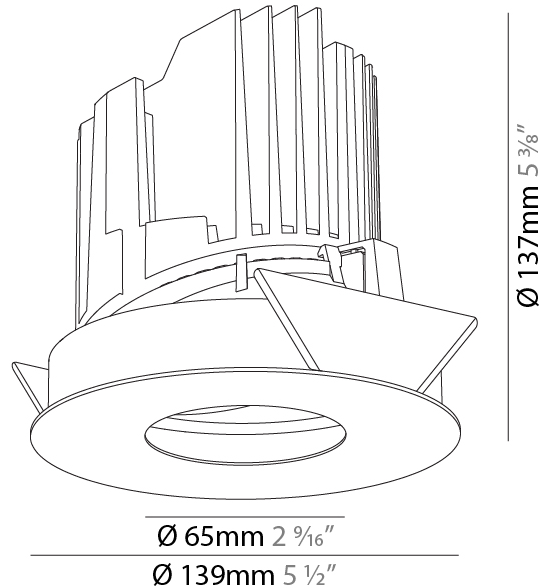

GENERAL

Series: Bioniq
Subseries: Bioniq Round Wallwash
Brand: Prolicht
Division: Architectural
Mounting Type: Recessed
Mounting Location: Ceiling
Subcategory: Downlight

PHYSICAL

Shape: Round
Diameter (mm): 139
Diameter (in): 5 1/2
Height (mm): 137
Height (in): 5 3/8
Ceiling Thickness (mm): 10 / 12.5 / 15 / 25
Ceiling Thickness (in): 3/8 or 1/2 or 9/16
Min. Recessing Depth (mm): 150
Min. Recessing Depth (in): 5 7/8
Light Distribution: Adjustable / Asymmetric
Weight (kg): 0.865
Weight (lbs): 1.9
Fixture Finish: SSR / BKV / CWI / CRY / HAB / UFT / ITA / RUA / FTG / MYG / LOD / PUS / FRO / FUP / KIA / POP / BLS / SPG / MEY / GOH / GUM / CHC / COM / ABZ / JAG / OBR / MOS / ROR
Fixture Material: Aluminum Die Cast
Cut-out Measurements: 130mm / 5 1/8"

OPTICAL

Reflector: 20 / 25 / 40
Adjustability: Fixed

RATINGS AND CERTIFICATIONS

Certified By: Certified for North American Standards
IP rating: IP20

	130mm 5 1/8"	150mm 5 7/8"	10 15mm 3/8" 9/16"	30°	355°	
A						